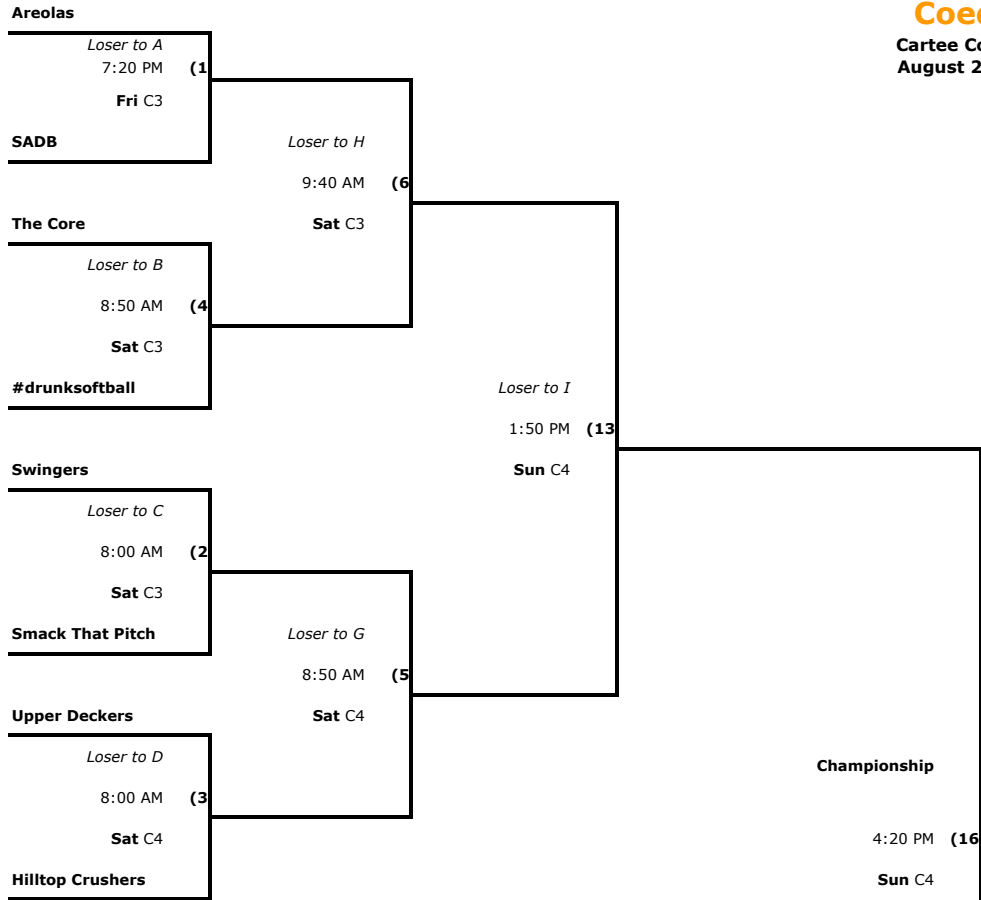

AkS Classic

Coed C

**Cartee Complex
August 24 & 25**

WINNERS BRACKET