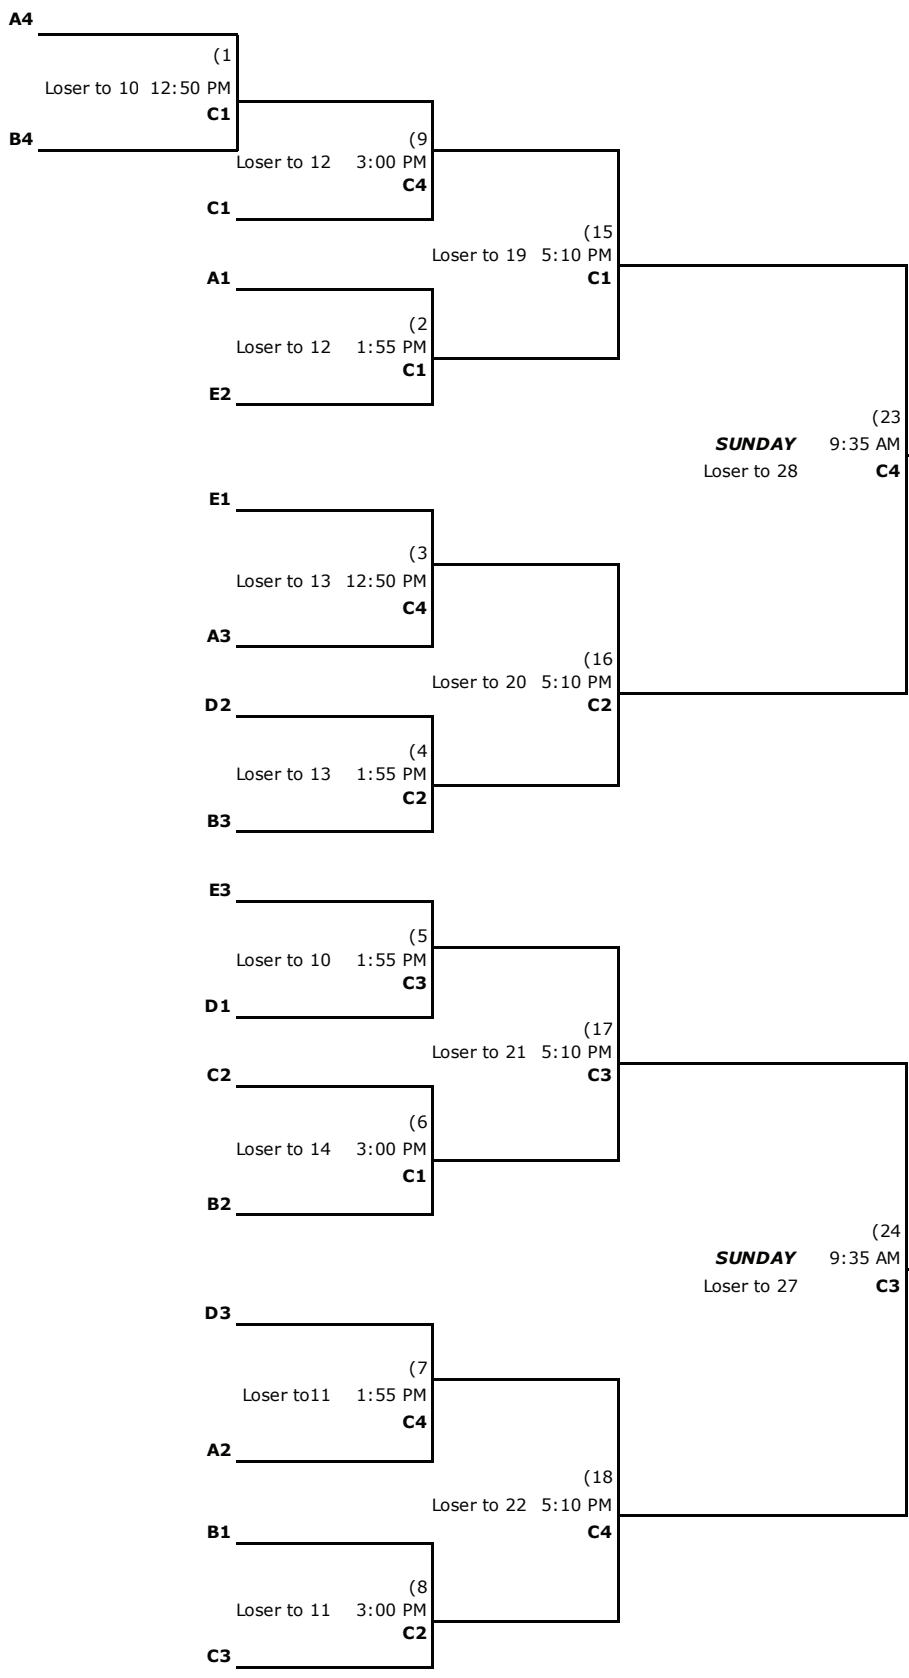

1-800-GO-GUARD