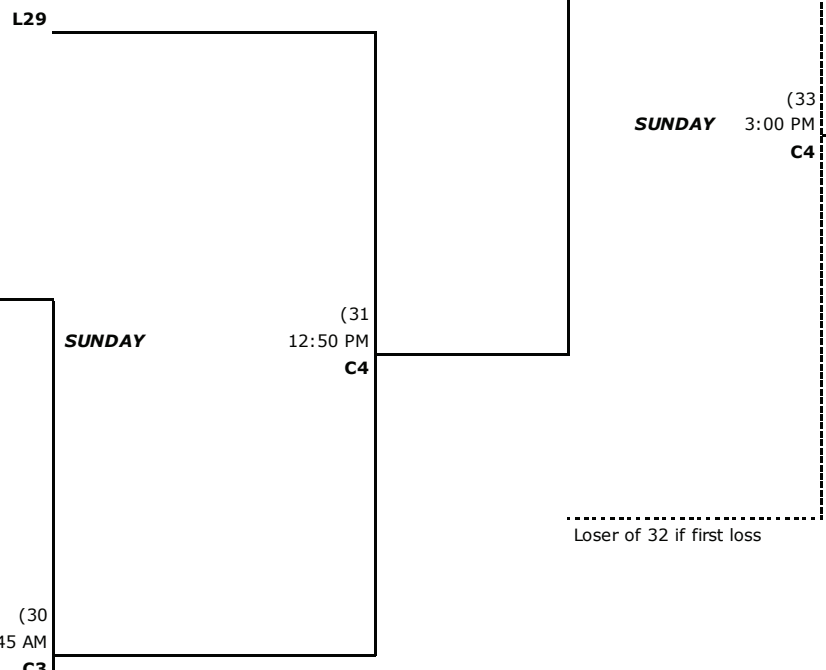

1-800-GO-GUARD