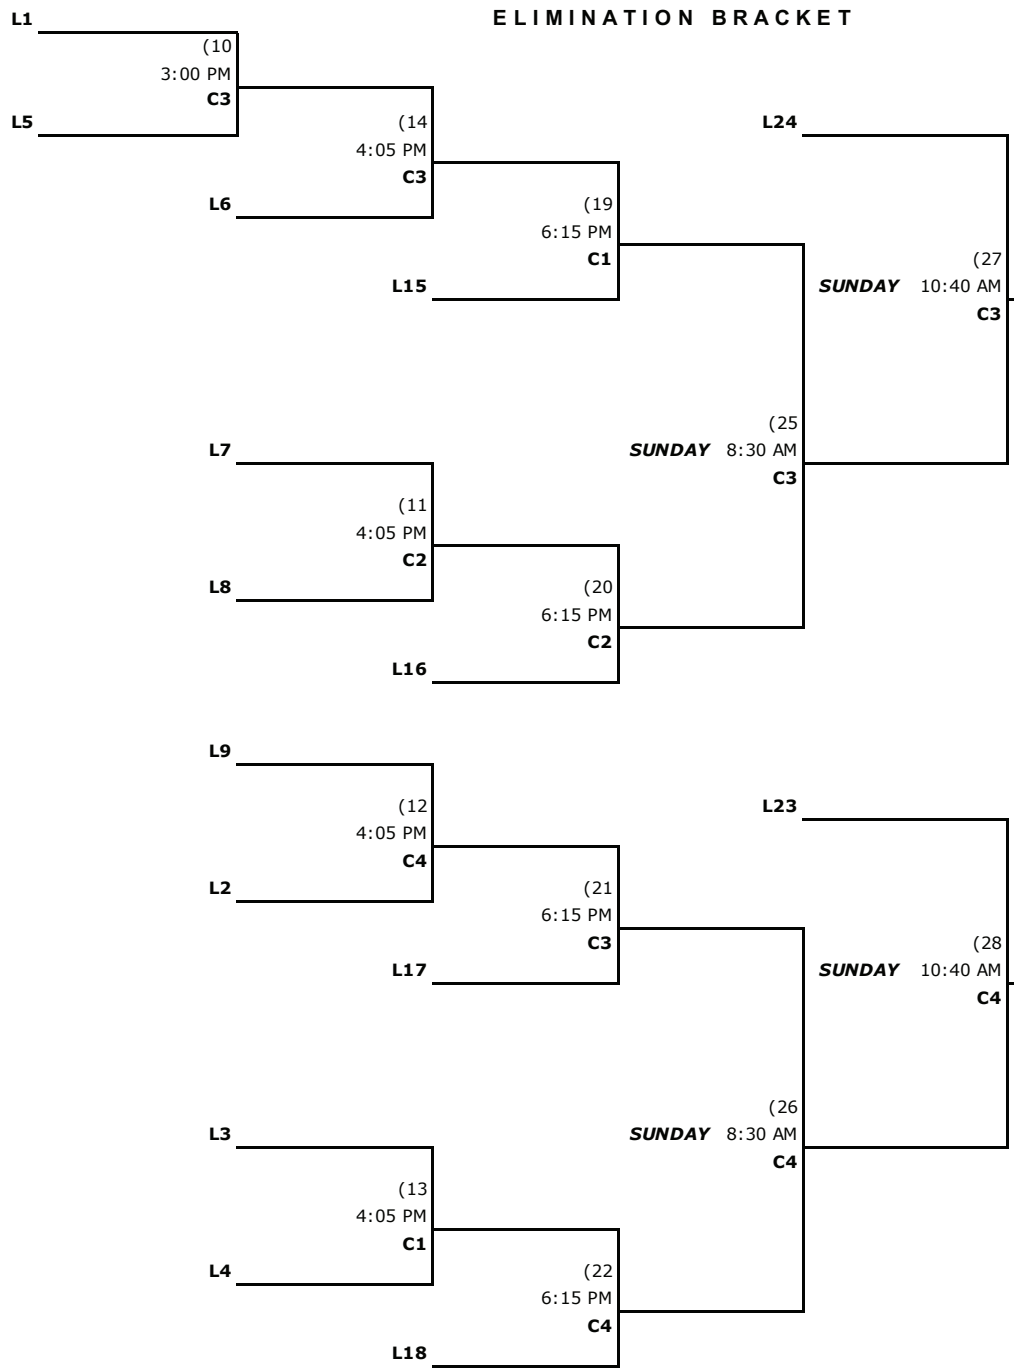

1-800-GO-GUARD