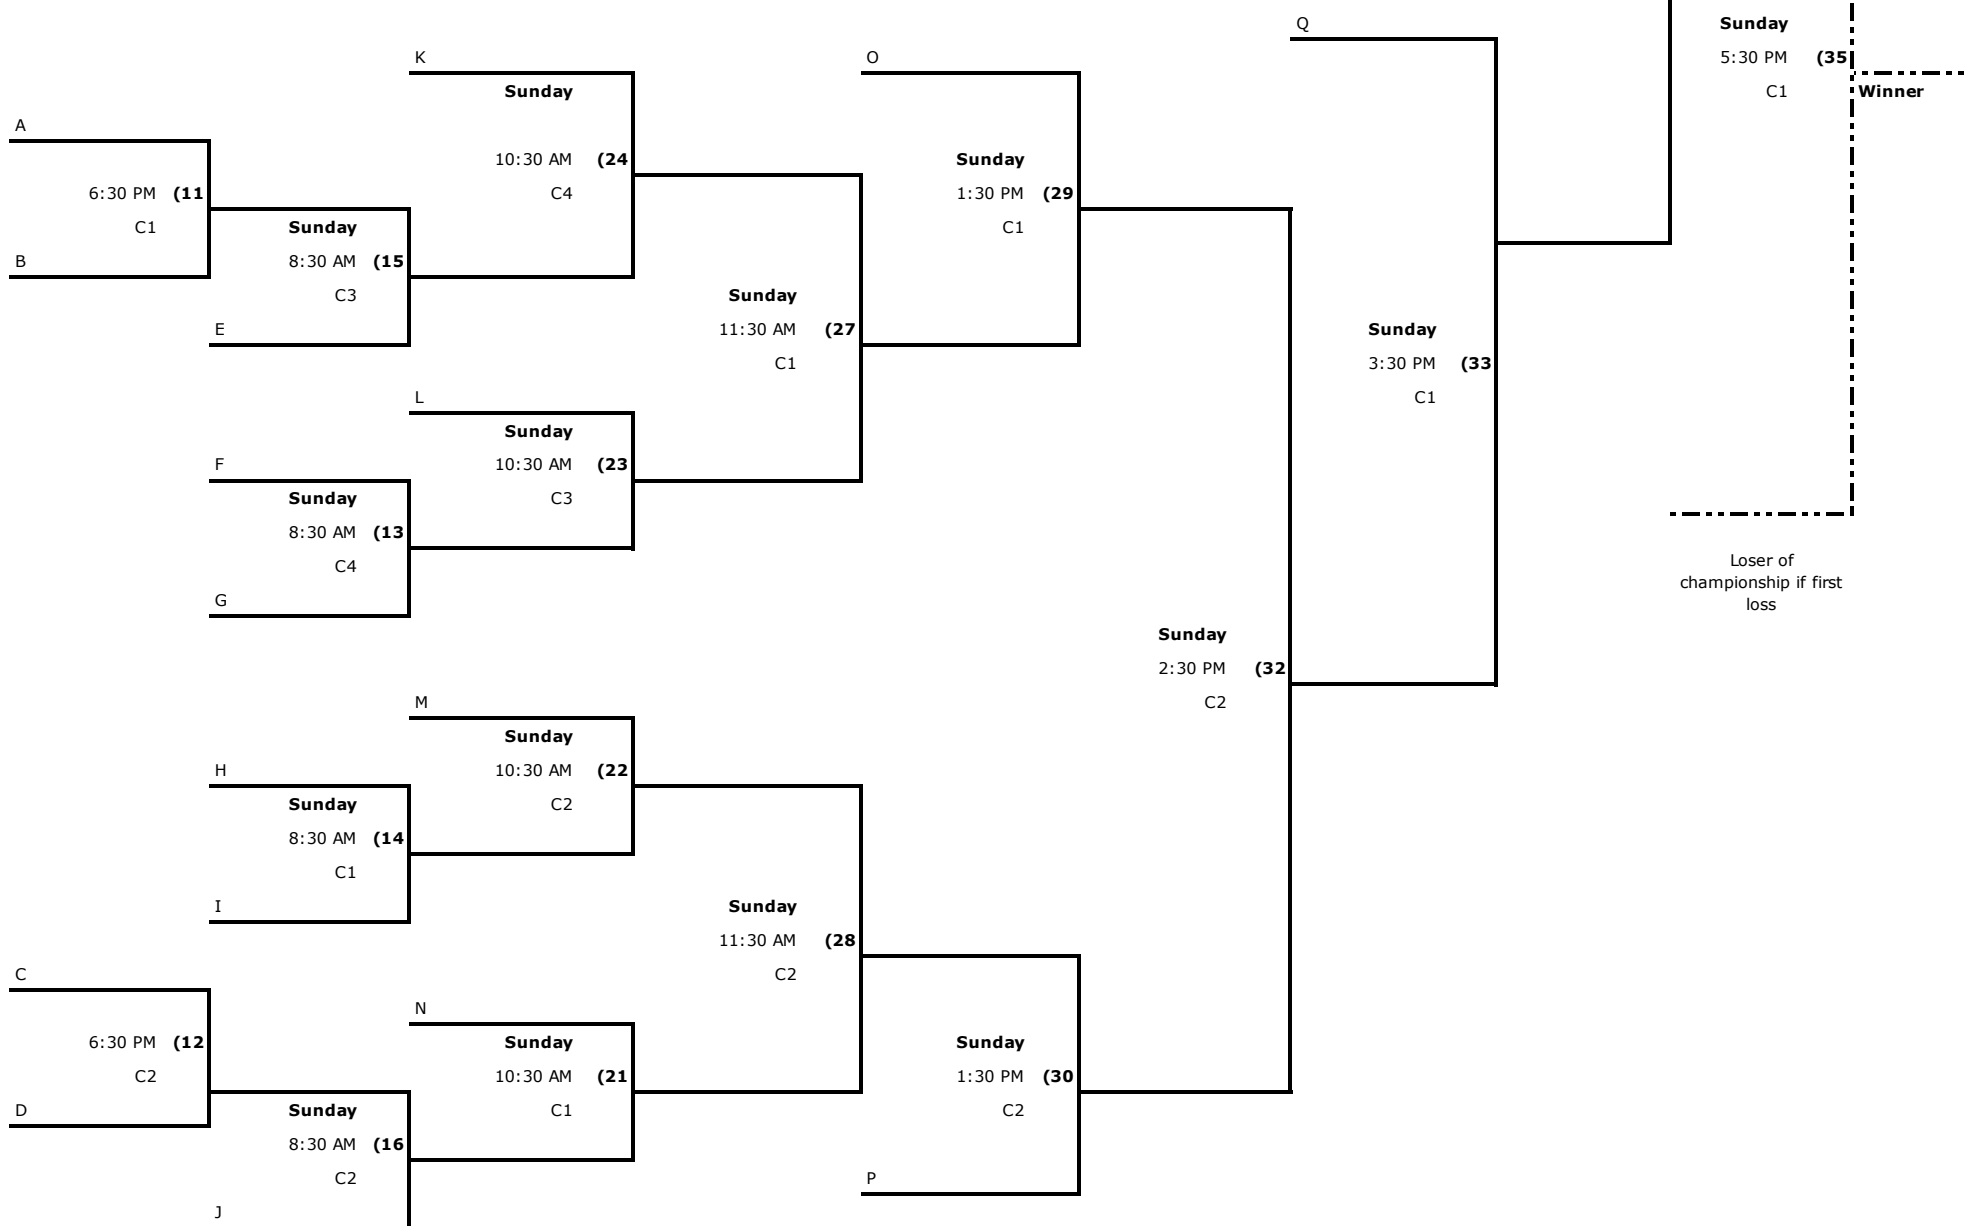

ELIMINATION BRACKET