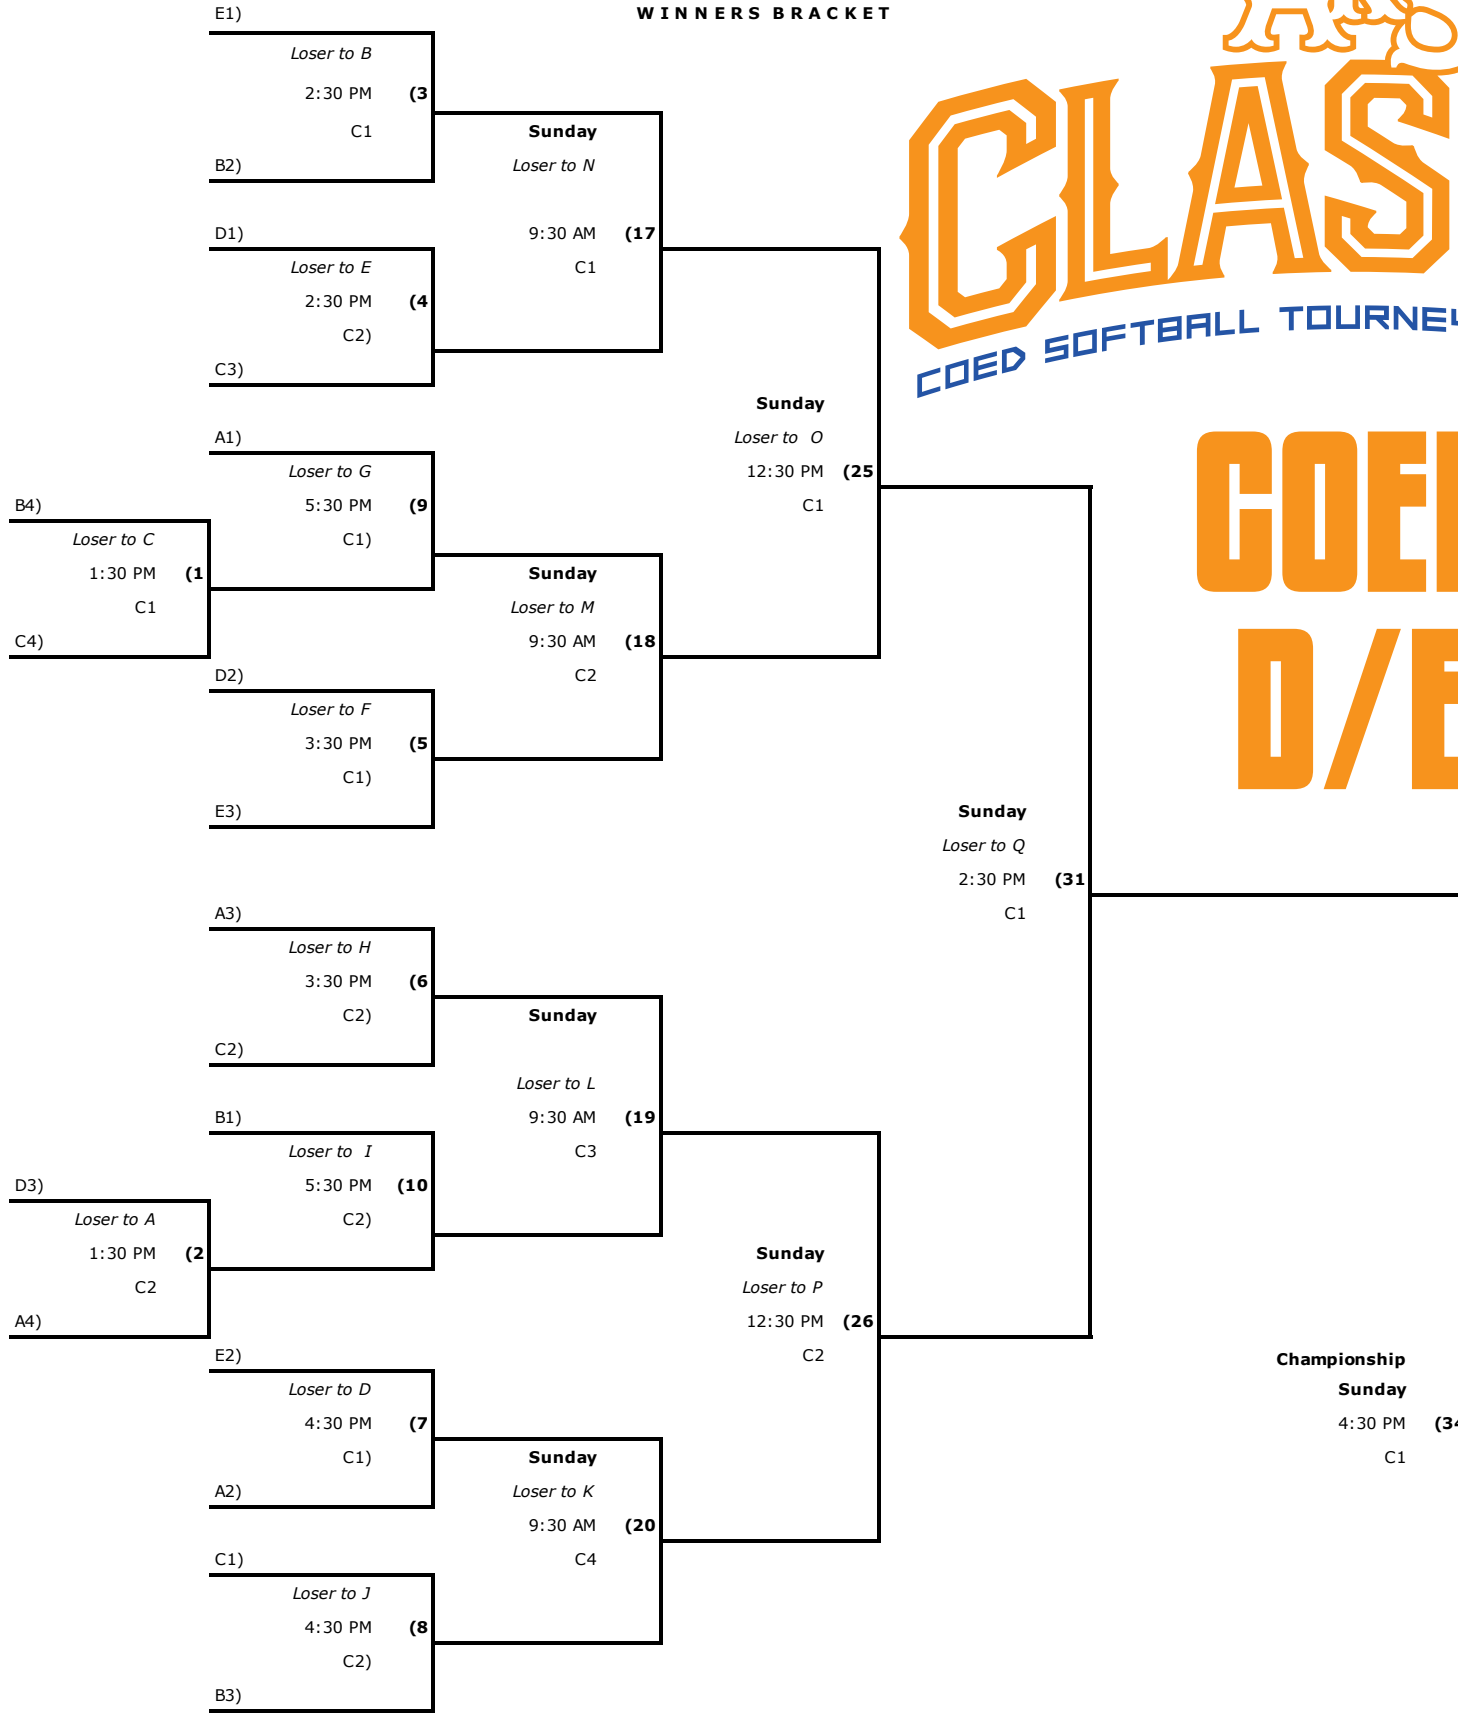

AKG CLASSIC

COED SOFTBALL TOURNEY * SINCE 2002

COED D/E

WINNERS BRACKET