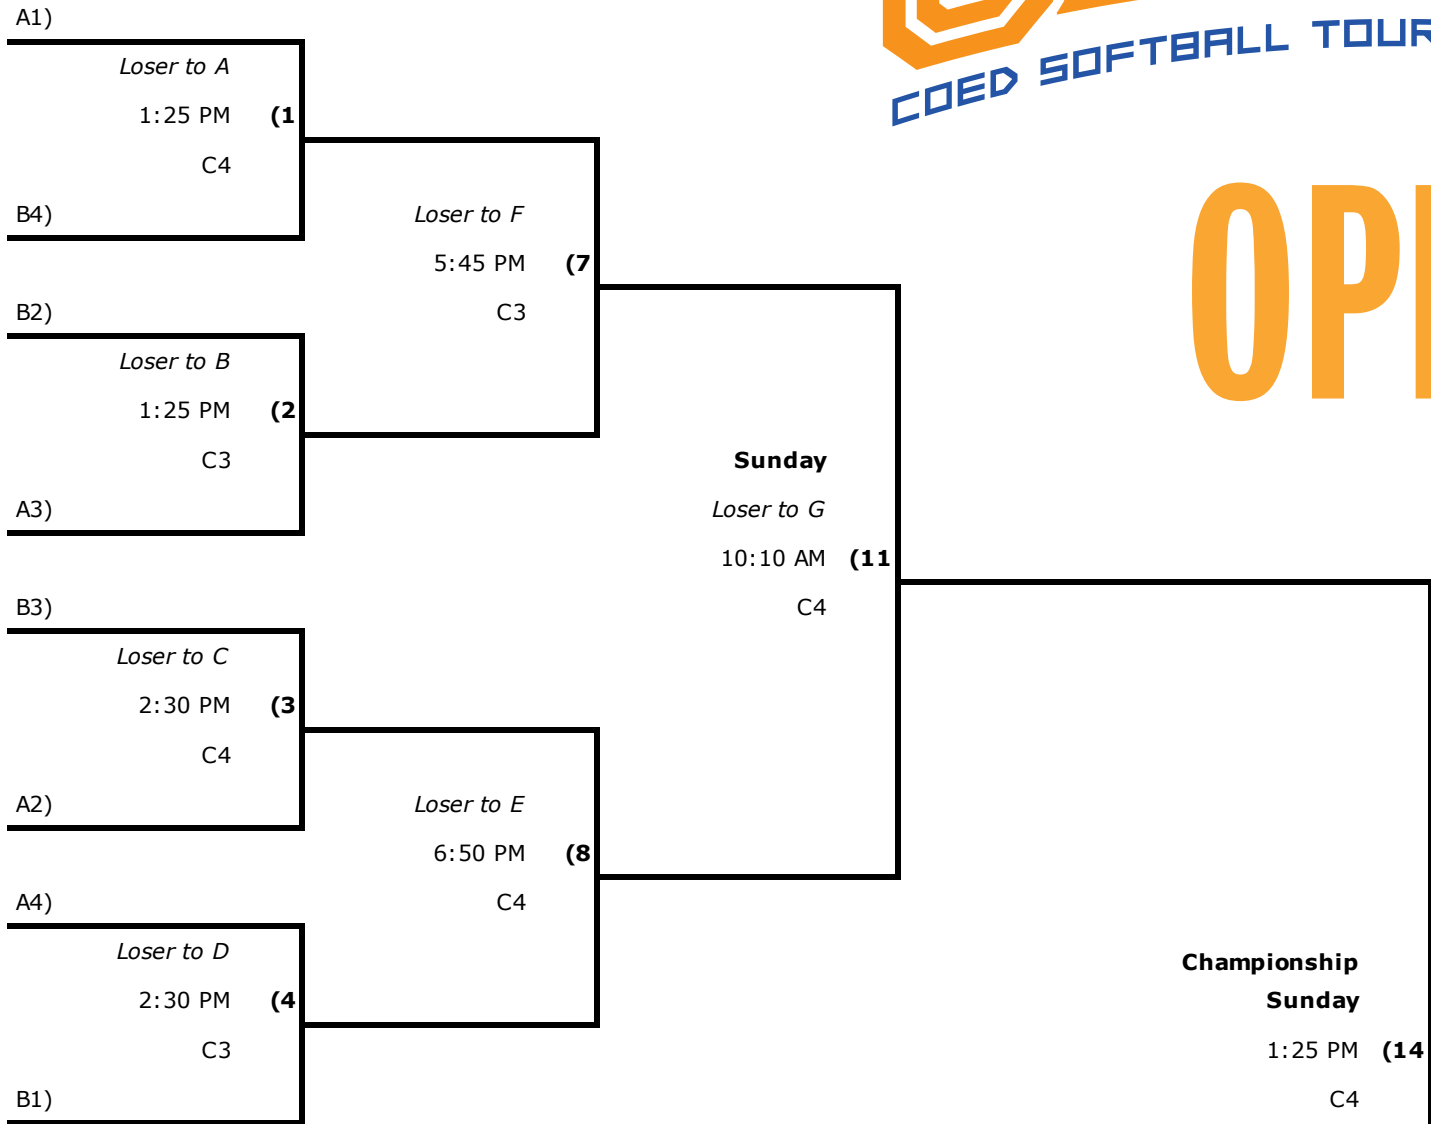

AKS CLASSIC

COED SOFTBALL TOURNEY * SINCE 2002

WINNERS BRACKET

OPEN

ELIMINATION BRACKET